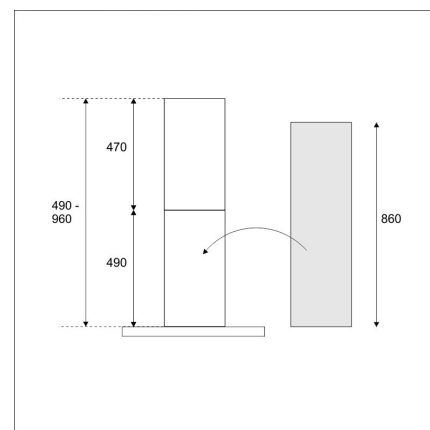

EXTENSION CHIMNEY (Texaline 60)

Product code 412071

Product description

Technical information

Delivery content
- extension chimney

Downloads

Recommended accessories