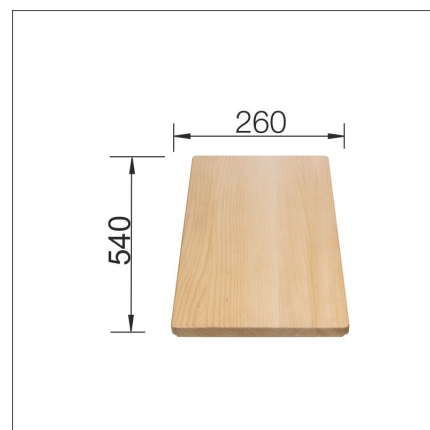

CUTTING BOARD

(Elon Lantos Lexa Livit Metra Sona Tipo Zia) beech

Product code 412051

Product description

Suits for BLANCO sinks:

- BlancoTipo 6 S XL
- BlancoPlus 45 S, 5 S, 6 S, 8 S
- BlancoLantos
- BlancoLivit

Technical information

- BlancoEnos
- BlancoZia
- BlancoNova
- BlancoMetra
- BlancoLexa

Delivery content

- cutting board

Downloads

Recommended accessories