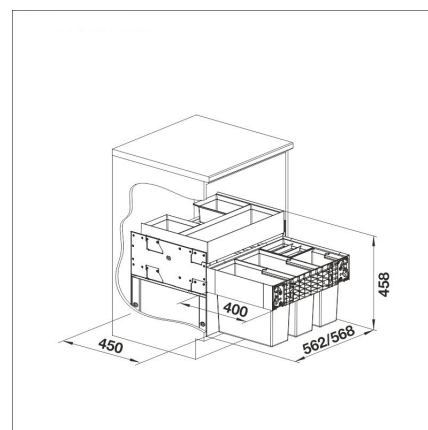

SELECT II 60/4 ORGA

2 x 15 + 2 x 6 l bins

Product code 411777

Product description

A modern and stylish, very versatile waste system that takes into account the ease of waste sorting. You only need a sink cabinet with a suitable width and a door in the middle of which the drawer is installed. The stylish waste cart contains high-quality buckets, sliding mechanisms and a frame. The waste baskets that come in the cart are sturdy and can withstand even heavier waste.

Technical information

- Sink cabin width: 60 cm

Delivery content

- frame
- sliding mechanism
- 2 x 15 l bins
- 2 x 6 l bins
- upper basket
- cover

Downloads

- Trashbins assembly instructions
- Material information
- Asennusvideo