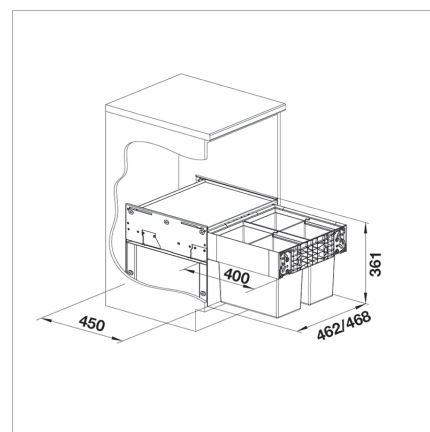

SELECT II 50/4

4 x 8 l bins

Product code 411756

Product description

In Blanco Select II waste systems, the ease of waste sorting has been taken into account. The versatile bucket options, ranging from two to seven different waste categories, provide a solution for all types of sorting needs. Additional space for accessories or smaller waste items like batteries, detergents, etc., is available by choosing the Select Orga model with an upper basket. Equip your waste bin to your preference with a variety of accessories. Options include different sizes of buckets, regular and bio lids, plastic bag holders, and opening mechanisms that...

Technical information

- Sink cabin width: 50 cm

Delivery content

- frame
- sliding mechanism
- 4 x 8 l bins
- cover

Downloads

- Trashbins assembly instructions
- Material information
- Asennusvideo

Recommended accessories