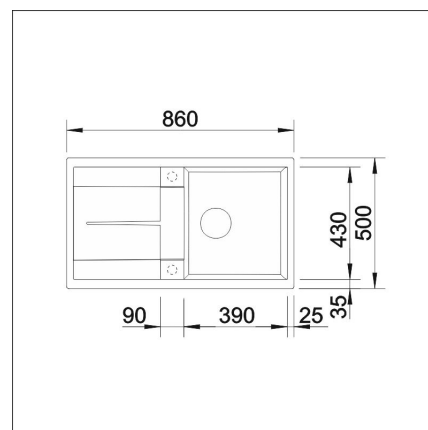

Technical information

- Sink cabin min. length: 50 cm
- Allasmateriaali: kivikomposiitti
- Sink installation method: Päältä upotettava
- Sink color: Silgranit® soft-valkoinen
- Waste: 3,5" basket strainer pop-up
- Depth of main sink: 190 mm