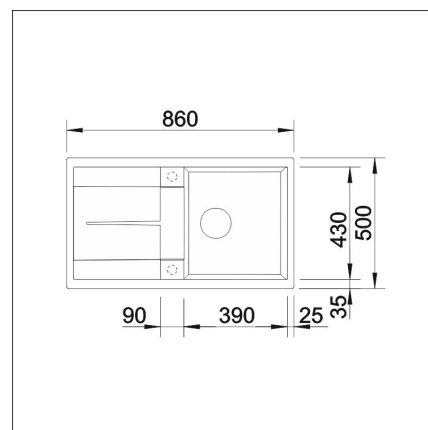

BLANCO METRA 5 S

Silgranit volcano grey

Product code 4113

Product description

CLEAR LINES WITH MAXIMAL COMFORT

Metra has a big sink and a handy drainer area. The sink is practically shaped and has a stylish straight-lined design. Silgranit is a sink material developed and patented by BLANCO. It provides the sink an unsurpassed hardness and scratch resistance. It's heat resistant up to 280°C. Silgranit is hygienic and easy to take care off.

Technical information

- Sink cabin min. length: 50 cm
- Material: kivikomposiitti
- Sink installation method: Inset
- Waste: 3,5" basket strainer pop-up
- Depth of main sink: 190 mm

Delivery content

- BLANCO Silgranit sink
- bottom valve system with remote control
- domestic Prevox Smartloc water trap