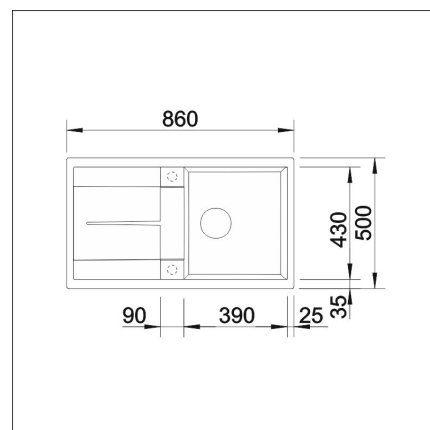

BLANCO METRA 5 S

Silgranit volcano grey

Product code 4113

Product description

CLEAR LINES WITH MAXIMAL COMFORT

Metra has a big sink and a handy drainer area. The sink is practically shaped and has a stylish straight-lined design. Silgranit is a sink material developed and patented by BLANCO. It provides the sink an unsurpassed hardness and scratch resistance. It's heat resistant up to 280°C. Silgranit is hygienic and easy to take care off.

Technical information

- Sink cabin min. length: 50 cm
- Allasmateriaali: kivikomposiitti
- Sink installation method: Päältä upotettava
- Sink color: Silgranit® volcano-harmaa
- Waste: 3,5" basket strainer pop-up
- Depth of main sink: 190 mm