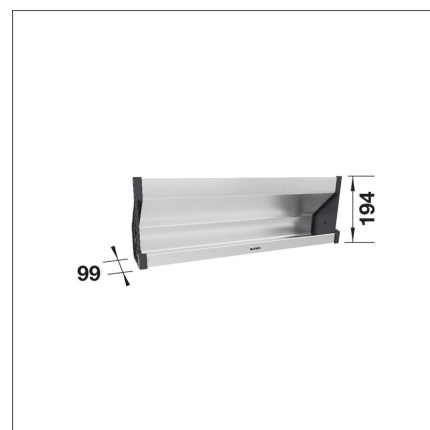

SELECT ORGA

shelf for pull-out front

Product code 401798

Product description

- For 60 cm wide cabinets, for pull-out fronts (P)
- Keeps the sink and cabinet organized and tidy
- Slim shelf on the top of the cabinet provides extra space for storing sink utensils like brushes, sponges and waste bags
- Matches other cabinet organization components like SELECT II and FLEXON II

Technical information

Delivery content

- shelf for pull-out front

Downloads

Recommended accessories