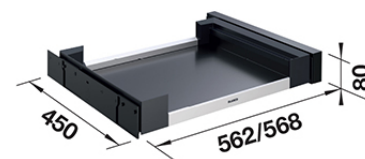

Technical information

Delivery content

- drawer for hinged door

Downloads

Recommended accessories