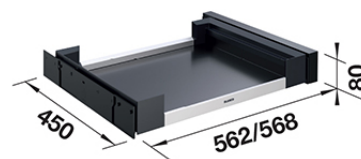

SELECT 60H drawer (for hinged door)

Product code 401795

Product description

Drawer with its own sliding mechanism for a hinged door.

Technical information

Delivery content

- drawer for hinged door

Downloads