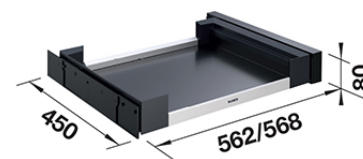

SELECT 60P

drawer (for pull-out front)

Product code 401794

Product description

Drawer with its own sliding mechanism for a pull-out door.

Technical information

Delivery content

- drawer for pull-out front