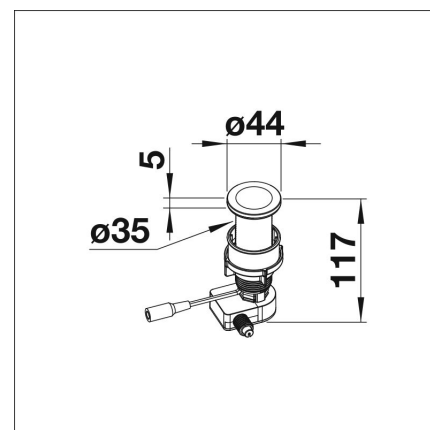

ELECTRONIC REMOTE CONTROL BUTTON FOR SINKS (SensorControl Blue) for Infino bottom valves

Product code 401792

Product description

Technical information

Delivery content

- sensor control

Downloads

Recommended accessories