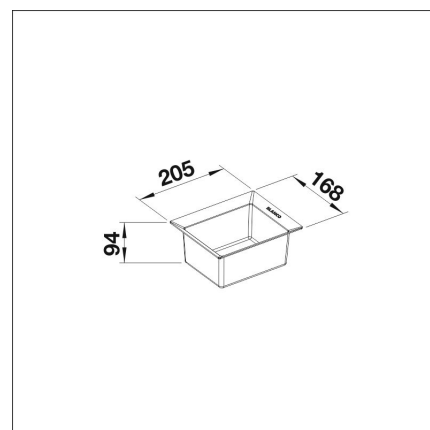

Technical information

- Installation: Wagon model

Delivery content

- 1 x universal box

Downloads

Recommended accessories