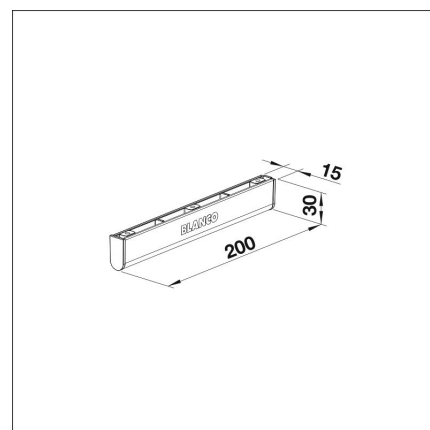

MOVEX

foot pedal

Product code 401770

Product description

The cabinet door can be easily pulled out with the help of BLANCOMOVEX. The foot handle is an accessory that can be installed on any pull-out door. It features a stylish design, made of stainless steel.

Technical information

Delivery content

- foot pedal

Downloads

Recommended accessories