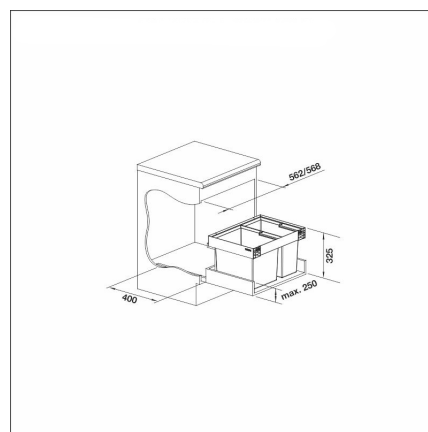

FLEXON II LOW 60/2

30 l ja 19 l bins

Product code 401762

Product description

The easy-care, hygienic and stylish BLANCO FLEXON II LOW is a waste system for the lower kitchen cabinets. The low waste system enables convenient and easy waste sorting. The high-quality and versatile waste system is quick and easy to install, and all its parts are durable and easy to clean.

Technical information

- Sink cabin width: 60 cm

Delivery content

- frame
- 19 l bin
- 30 l bin

Downloads

- Trashbins assembly instructions

Recommended accessories

Bin bag Bio M 15-19 L