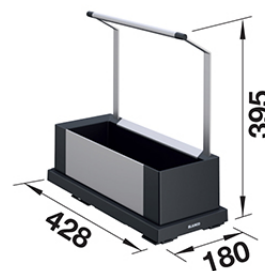

SELECT STORAGE CADDY 20

1 x Storage Caddy

Product code 400368

Product description

A practical pull-out waste mechanism suitable for small spaces. The SELECT bottle basket is a waste mechanism suitable for storing detergents and bottles, and it is easy to attach to the bottom of the cabinet.

Technical information

Delivery content

- bottom mounted frame
- 1 x 4 l bin

Downloads

Recommended accessories