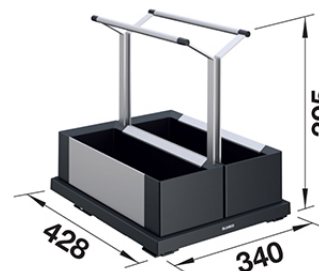

SELECT STORAGE CADDY 40

2 x Storage Caddy

Product code 400367

Product description

A practical pull-out waste mechanism suitable for small spaces. The SELECT bottle basket is a waste mechanism suitable for storing detergents and bottles, and it is easy to attach to the bottom of the cabinet.

Technical information

Delivery content

- bottom mounted frame
- 2 x 4 l bins

Downloads

Recommended accessories