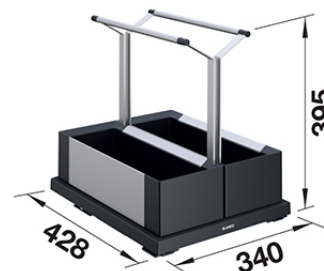

#### Product description

A practical pull-out waste mechanism suitable for small spaces. The SELECT bottle basket is a waste mechanism suitable for storing detergents and bottles, and it is easy to attach to the bottom of the cabinet.

#### Technical information

- Sink cabin width: 40 cm

#### Delivery content

- bottom mounted frame
- 2 x 4 l bins