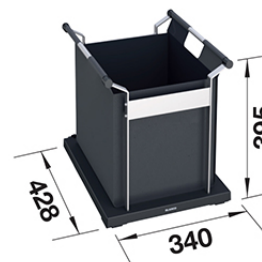

SELECT UNIVERSAL BAG XL 40

Product code 400366

Product description

A practical, pull-out waste mechanism suitable for small spaces, for example, for empty bottles. The SELECT bag is easy to attach to the bottom of the cabinet.

Technical information

Delivery content

- bottom mounted frame
- bag

Downloads

Recommended accessories