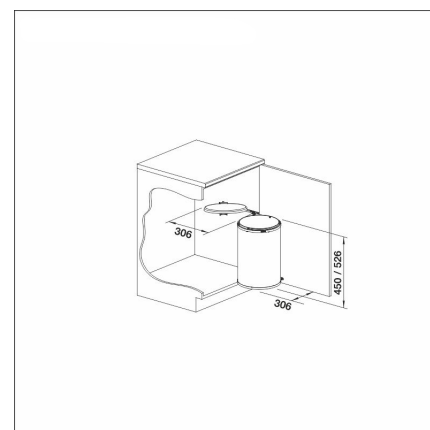

SINGOLO XL

14 l bin

Product code 400361

Product description

Technical information

- Sink cabin width: 40 cm

Delivery content

- frame
- 20 l bin
- cover