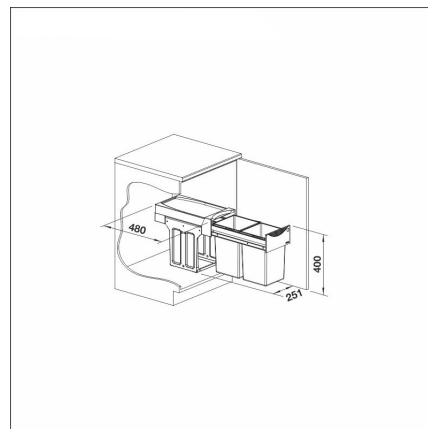

## SELECT BOTTON II 30/2

2 x 15 l bins

Product code 400360

Product description

### Technical information

- Sink cabin width: 30 cm

### Delivery content

- bottom mounted frame
- 2 x 15 l bins