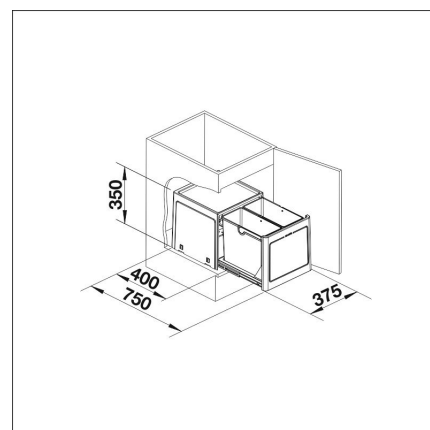

SELECT BOTTON PRO 45 MANUAL

2 x 13 l bins

Product code 400359

Product description

A sustainable and stylish waste separation solution

Easy and fast to install. Available options are a Bottom Pro 45 (the cabinet has to be at least 45 cm) with 2 buckets and a Bottom Pro 60 (the cabinet has to be at least 45 cm) with 3 buckets.

Both models are available in both as a manual and an automatic version. In the automatic the opening mechanism is attached to the cabinet door and the cart comes out

Technical information

- Sink cabin width: 45 cm