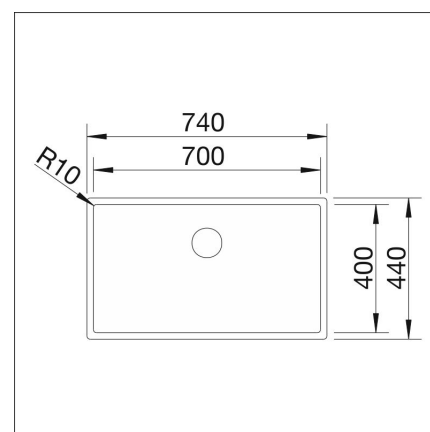

Delivery content

- BLANCO stainless steel sink
- bottom valve system
- domestic Prevx Smartloc water trap

Downloads

- Prevx Smartloc instructions
- Assembling instruction
- Huolto- ja hoito-ohje
- Material information
- Cutout dimensions
- Declaration of conformity
- InFino waste
- InFino video

Recommended accessories

BLANCO DeepClean
[Read more >>](#)

Blanco DailyClean+
[Read more >>](#)

Colander
[Read more >>](#)

Set top-rails
[Read more >>](#)

Cutting board
[Read more >>](#)