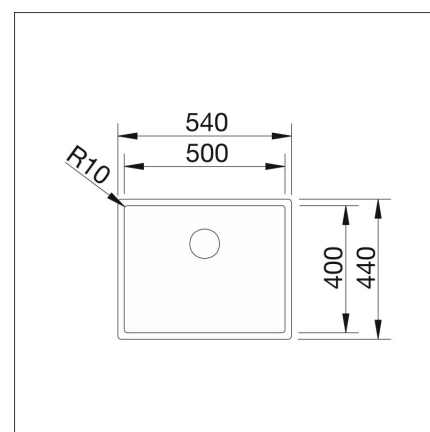

BLANCO CLARON 500-IFN DURINOX

Stainless steel Durinox

Product code 3573IFN

Product description

BLANCO STEELAERT

INFINO

Blanco SteelArt product range covers a broad range of high class and carefully thought sinks made of stainless steel. Every sink is made individually with high expertise and the newest production technology have been used. The sink has elegant-pure design with no visible base pattern.

Technical information

- Sink cabin min. length: 60 cm
- Material: Durinox - stainless steel
- Sink installation method: Päältä asennettava, Huullettava
- Waste: 3,5" basket strainer InFino no pop-up
- Depth of main sink: 190 mm

Delivery content

- BLANCO stainless steel sink
- bottom valve system
- domestic Prevx Smartloc water trap

Downloads

- Prevx Smartloc instructions
- Assembling instruction
- Huolto- ja hoito-ohje
- Material information
- Cutout dimensions
- Declaration of conformity
- InFino waste
- InFino video

Recommended accessories

BLANCO DeepClean
Read more >>

Blanco DailyClean+
Read more >>

Colander
Read more >>

Set top-rails
Read more >>

Cutting board
Read more >>