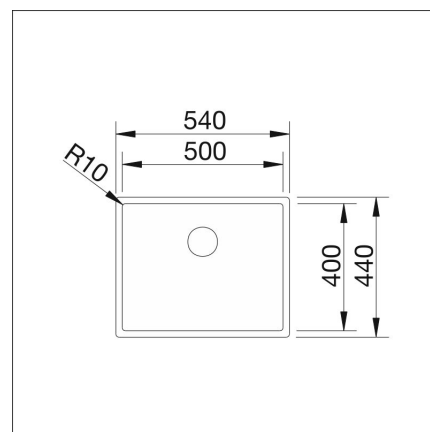

Technical information

- Sink cabin minimum length: 60 cm
- Material: Durinox - stainless steel
- Sink installation method: Bottom mounted
- Waste: 3,5" basket strainer InFino no pop-up
- Depth of main sink: 190 mm