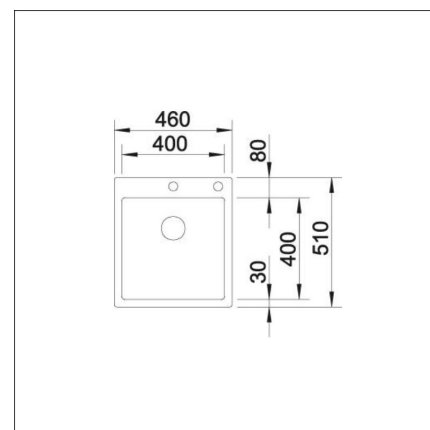

Technical information

- Sink cabin min. length: 45 cm
- Material: Durinox - stainless steel
- Sink installation method: Päältä asennettava, Huullettava
- Waste: 3,5" basket strainer InFino pop-up
- Depth of main sink: 190 mm