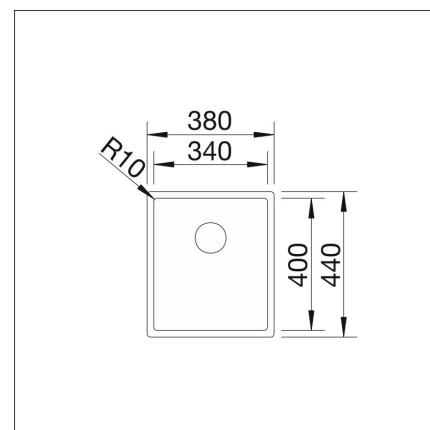

BLANCO CLARON 340-IFN DURINOX

Stainless steel Durinox

Product code 3570IFN

Product description

BLANCO STEELAERT

INFINO

Blanco SteelArt product range covers a broad range of high class and carefully thought sinks made of stainless steel. Every sink is made individually with high expertise and the newest production technology have been used. The sink has elegant-pure design with no visible base pattern.

Technical information

- Sink cabin min. length: 40 cm
- Material: Durinox - stainless steel
- Sink installation method: Päältä asennettava, Huullettava
- Waste: 3,5" basket strainer InFino no pop-up
- Depth of main sink: 190 mm

Delivery content

- BLANCO stainless steel sink
- bottom valve system
- domestic Prevx Smartloc water trap

Downloads

- Prevx Smartloc instructions
- Assembling instruction
- Huolto- ja hoito-ohje
- Material information
- Cutout dimensions
- Declaration of conformity
- InFino waste
- InFino video

Recommended accessories

BLANCO DeepClean

[Read more >>](#)

Blanco DailyClean+

[Read more >>](#)

Colander

[Read more >>](#)

Set top-rails

[Read more >>](#)

Cutting board

[Read more >>](#)