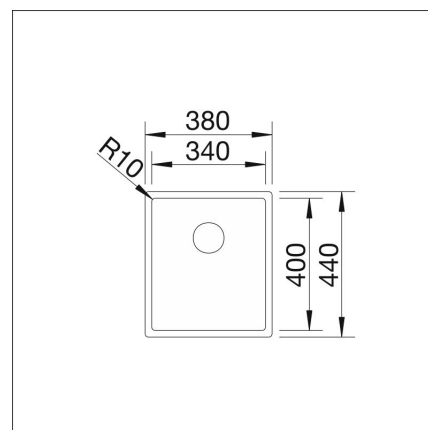

Technical information

- Sink cabin min. length: 40 cm
- Material: Durinox - ruostumaton teräs
- Sink installation method: Bottom mounted
- Waste: 3,5" basket strainer InFino no pop-up
- Depth of main sink: 190 mm