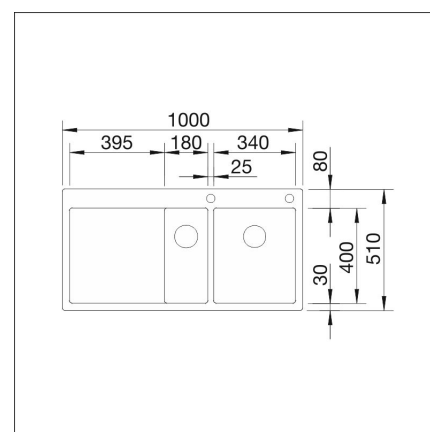

Delivery content

- BLANCO stainless steel sink
- bottom valve system
- domestic Prevox Smartloc water trap

Downloads

- Prevox Smartloc instructions
- Assembling instruction
- Huolto- ja hoito-ohje
- Material information
- Cutout dimensions
- Declaration of conformity
- InFino waste
- InFino video

Recommended accessories

BLANCO DeepClean

[Read more >>](#)

Blanco DailyClean+

[Read more >>](#)

Colander

[Read more >>](#)

Set top-rails

[Read more >>](#)

Cutting board

[Read more >>](#)