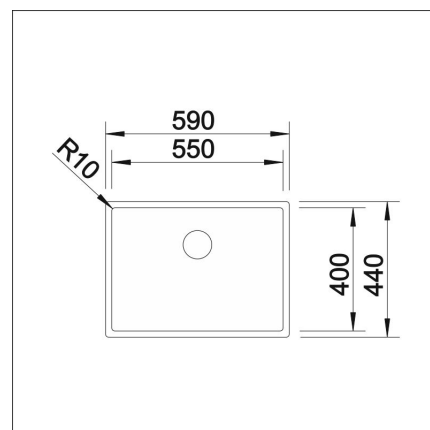

BLANCO CLARON 550-IFN

Stainless steel 18/10

Product code 3380IFN

Product description

BLANCO STEELAERT

INFINO

Blanco SteelArt product range covers a broad range of high class and carefully thought sinks made of stainless steel. Every sink is made individually with high expertise and the newest production technology have been used. The sink has elegant-pure design with no visible base pattern.

Technical information

- Sink cabin min. length: 60 cm
- Sink installation method: Päättä asennettava, Huullettava
- Material: Stainless steel
- Waste: 3,5" basket strainer InFino no pop-up
- Depth of main sink: 190 mm

Delivery content

- BLANCO stainless steel sink
- bottom valve system
- domestic Prevox Smartloc water trap

Downloads

- Assembling instruction
- Prevox Smartloc instructions
- Service manual
- Material information
- Cutout dimensions
- Vaatimustenmukaisuusvakuutus
- InFino waste

Recommended accessories

Cutting board
Read more >>

Foldable Grid
Read more >>