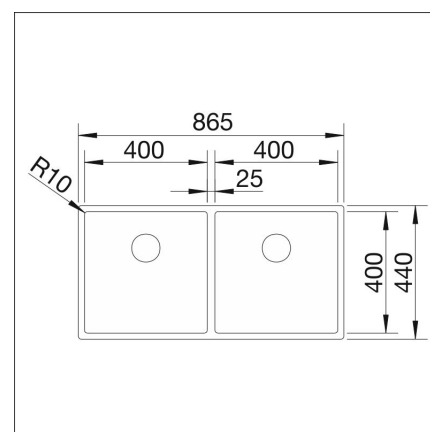

Delivery content

- BLANCO stainless steel sink
- bottom valve system
- domestic Prevox Smartloc water trap

Downloads

- Prevox Smartloc instructions
- Assembling instruction
- Huolto- ja hoito-ohje
- Material information
- Cutout dimensions
- Declaration of conformity
- InFino waste
- InFino video

Recommended accessories

Polish

[Read more >>](#)

Cutting board

[Read more >>](#)

Colander

[Read more >>](#)

Set top-rails

[Read more >>](#)

Foldable Grid

[Read more >>](#)