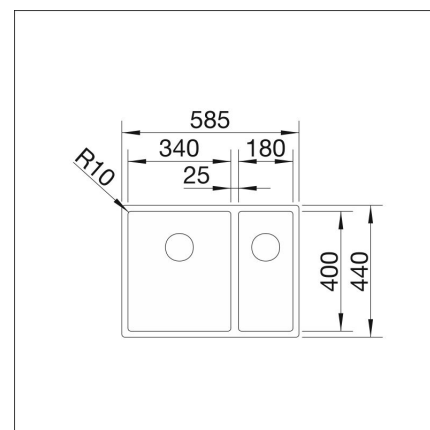

Delivery content

- BLANCO stainless steel sink
- bottom valve system
- domestic Prevox Smartloc water trap

Downloads

- Prevox Smartloc instructions
- Assembling instruction
- Huolto- ja hoito-ohje
- Material information
- Cutout dimensions
- Declaration of conformity
- InFino waste
- InFino video

Recommended accessories

BLANCO DeepClean
[Read more >>](#)

Blanco DailyClean+
[Read more >>](#)

Colander
[Read more >>](#)

Set top-rails
[Read more >>](#)

Cutting board
[Read more >>](#)