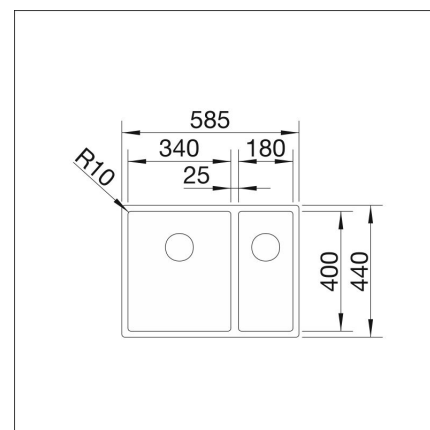

Delivery content

- BLANCO stainless steel sink
- bottom valve system
- domestic Prevox Smartloc water trap

Downloads

- Prevox Smartloc instructions
- Assembling instruction
- Huolto- ja hoito-ohje
- Material information
- Cutout dimensions
- Declaration of conformity
- InFino waste
- InFino video

Recommended accessories

BLANCO DeepClean
Read more >>

Blanco DailyClean+
Read more >>

Colander
Read more >>

Set top-rails
Read more >>

Cutting board
Read more >>