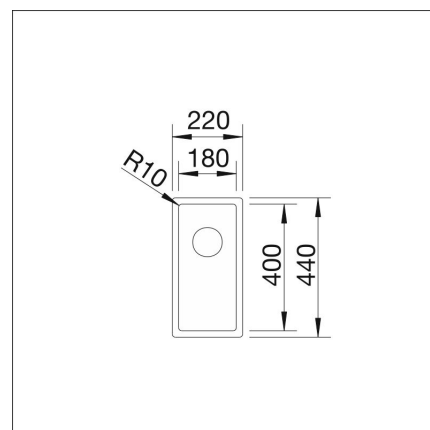

BLANCO CLARON 180-IFN

Stainless steel 18/10

Product code 3374IFN**Product description**

BLANCO STEELAERT

INFINO

Blanco SteelArt product range covers a broad range of high class and carefully thought sinks made of stainless steel. Every sink is made individually with high expertise and the newest production technology have been used. The sink has elegant-pure design with no visible base pattern.

Technical information

- Sink cabin min. length: 30 cm
- Material: ruostumaton teräs
- Sink installation method: Flush mounted
- Waste: 3,5" basket strainer InFino no pop-up

**Delivery content**

- BLANCO stainless steel sink
- bottom valve system
- domestic Prevox Smartloc water trap