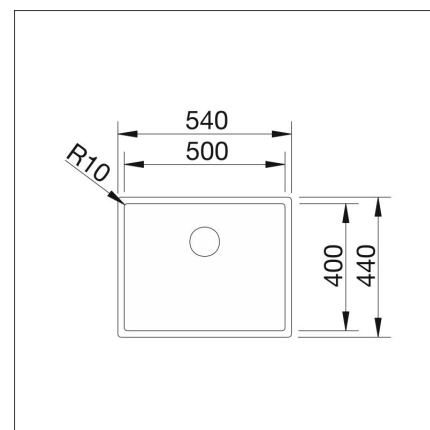

Technical information

- Sink cabin minimum length: 60 cm
- Sink installation method: Flush mounted
- Waste: 3,5" basket strainer InFino no pop-up
- Depth of main sink: 190 mm

**Delivery content**

- BLANCO stainless steel sink
- bottom valve system
- domestic Prevx Smartloc water trap