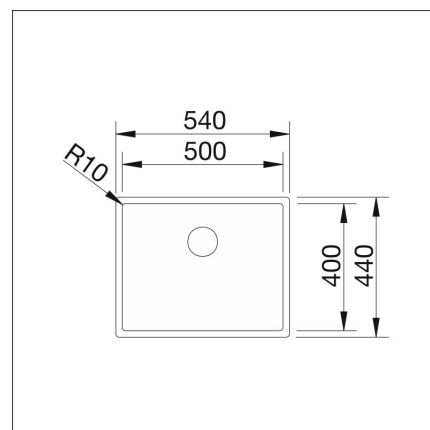

BLANCO CLARON 500-U

Stainless steel 18/10

Product code 3373

Product description

BLANCO STEELAERT

INFINO

Blanco SteelArt product range covers a broad range of high class and carefully thought sinks made of stainless steel. Every sink is made individually with high expertise and the newest production technology have been used.

Technical information

- Sink cabin min. length: 60 cm
- Material: ruostumaton teräs
- Sink installation method: Bottom mounted
- Waste: 3,5" basket strainer InFino no pop-up
- Depth of main sink: 190 mm

Delivery content

- BLANCO stainless steel sink
- bottom valve system
- domestic Prevox Smartloc water trap

Downloads

- Assembling instruction
- Prevox Smartloc instructions
- Huolto- ja hoito-ohje
- Material information
- Cutout dimensions
- Vaatimustenmukaisuusvakuutus
- InFino waste

Recommended accessories

Set top-rails
Read more >>

Cutting board
Read more >>

Cutting board
Read more >>