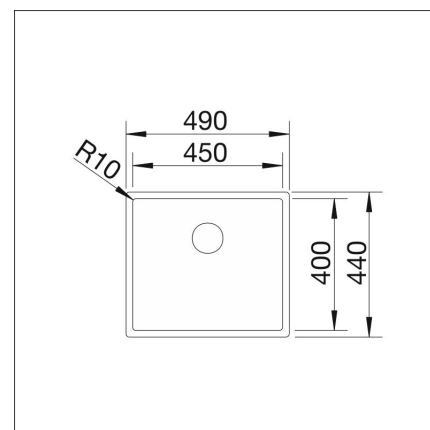

Technical information

- Sink cabin min. length: 50 cm
- Sink installation method: Bottom mounted
- Waste: 3,5" basket strainer InFino no pop-up
- Depth of main sink: 190 mm

Delivery content

- BLANCO stainless steel sink
- bottom valve system
- domestic Prevx Smartloc water trap