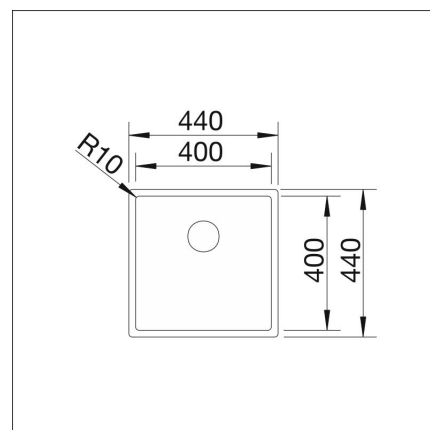

Technical information

- Sink cabin min. length: 45 cm
- Sink installation method: Päältä asennettava, Huullettava
- Waste: 3,5" basket strainer no pop-up
- Depth of main sink: 190 mm

Delivery content

- BLANCO stainless steel sink
- bottom valve system
- domestic Prevox Smartloc water trap