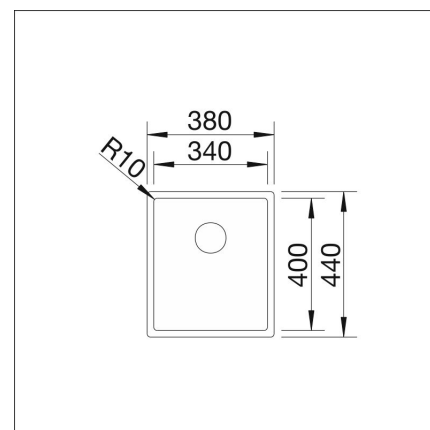

**Technical information**

- Sink cabin minimum length: 40 cm
- Sink installation method: Bottom mounted
- Waste: 3,5" basket strainer InFino no pop-up
- Depth of main sink: 190 mm

**Delivery content**

- BLANCO stainless steel sink
- bottom valve system
- domestic Prevox Smartloc water trap