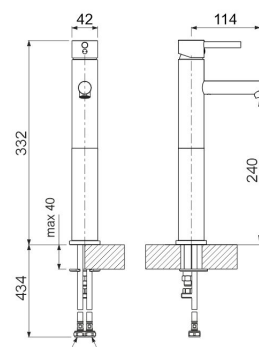

LAPETEK LAVA HIGH

eco-bathroom faucet chrome

Product code 31831

Product description

The streamlined design of the LAPETEK LAVA faucet series brings modern straightforwardness to the space. The timeless design is designed to last a long time without ever going out of style. LAVA HIGH faucets are suitable for use with countertop washbasins. The spout is designed to allow water to flow from the faucet at an angle of 15 degrees, allowing it to be used with large or smaller basins. You can attach the bidet to a faucet later on and they will be exactly the same color up to the wall mount of the bidet.

Technical information

- Tap color: Chromed
- Tap hole: 35 mm
- Type approval: FI
- Sound level: Class 1

Delivery content

- bathroom faucet

Downloads

- Tap assembling instruction
- Huolto- ja hoito-ohje
- Type approval