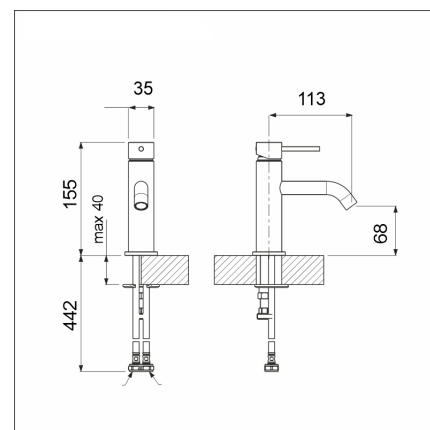

#### Product description

The petite design and small size of the LAPETEK LETOS faucet series bring modern minimalism to the space. The small size of the faucet doesn't mean that it could only be used with small basins, as the design has taken practicality into account. The spout is designed so that water flows from the faucet at an angle of 37 degrees, which allows it to be used even with a larger basin. You can attach the bidet to a faucet later on and they will be exactly the same color up to the wall mount of the bidet.

#### Technical information

- Tap color: Black
- Tap hole: 35 mm
- Spout limiter: fixed
- Type approval: FI
- Sound level: Class 1