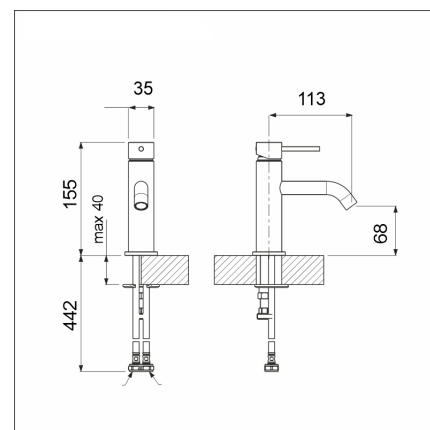

LAPETEK LETOS

eco-bathroom faucet gold

Product code 31735

Product description

The petite design and small size of the LAPETEK LETOS faucet series bring modern minimalism to the space. The small size of the faucet doesn't mean that it could only be used with small basins, as the design has taken practicality into account. The spout is designed so that water flows from the faucet at an angle of 37 degrees, which allows it to be used even with a larger basin. You can attach the bidet to a faucet later on and they will be exactly the same color up to the wall mount of the bidet.

Technical information

- Tap color: Gold
- Tap hole: 35 mm
- Spout limiter: fixed
- Type approval: FI
- Sound level: Class 1

Delivery content

- bathroom faucet

Downloads

- Huolto- ja hoito-ohje
- Tap assembling instruction
- Type approval