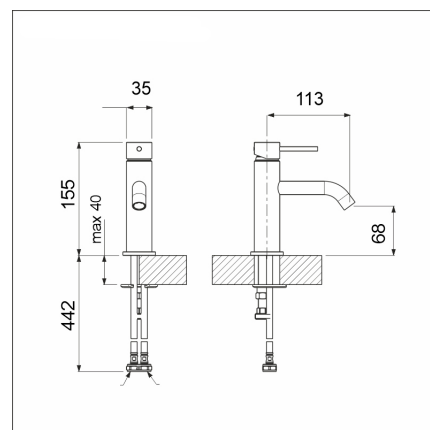

LAPETEK LETOS-B eco-bidet chrome

Product code 31731B

Product description

The length of the shower hose is 175 cm. A 200 cm long hose is also available as an accessory.

Technical information

- Tap color: Chromed
- Tap hole: 35 mm
- Spout limiter: fixed
- Type approval: FI
- Sound level: Class 1