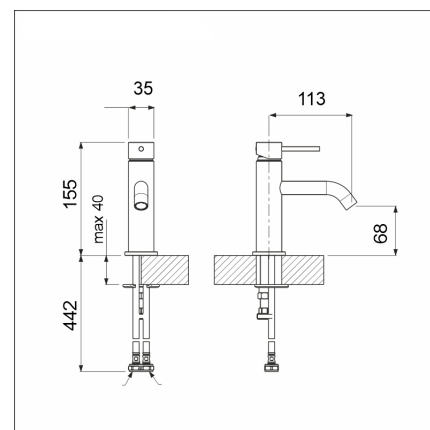

LAPETEK LETOS

bathroom faucet chrome

Product code 31731

Product description

The petite design and small size of the LAPETEK LETOS faucet series bring modern minimalism to the space. The small size of the faucet doesn't mean that it could only be used with small basins, as the design has taken practicality into account. The spout is designed so that water flows from the faucet at an angle of 37 degrees, which allows it to be used even with a larger basin. You can attach the bidet to a faucet later on and they will be exactly the same color up to the wall mount of the bidet.

Technical information

- Dish washer valve: No
- Tap color: Chromed
- Tap hole: 35 mm

Delivery content

- bathroom faucet

Downloads

- Hanan käyttö- ja asennusohje
- Service manual
- Type approval

Recommended accessories