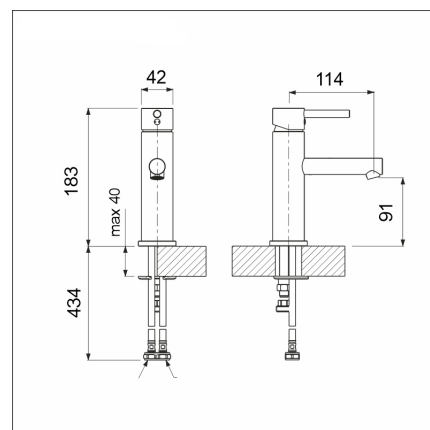

LAPETEK LAVA-B

eco-bidet black

Product code 31699B

Product description

The length of the shower hose is 175 cm. A 200 cm long hose is also available as an accessory.

Technical information

- Tap color: Black
- Tap hole: 35 mm
- Type approval: FI
- Sound level: Class 1