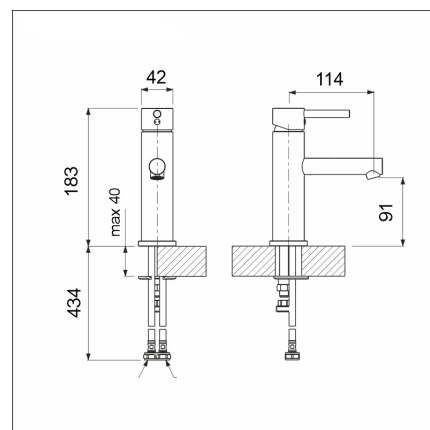

### Product description

The length of the shower hose is 175 cm. A 200 cm long hose is also available as an accessory.

### Technical information

- Tap color: Black
- Tap hole: 35 mm
- Spout limiter: fixed
- Type approval: FI
- Sound level: Class 1