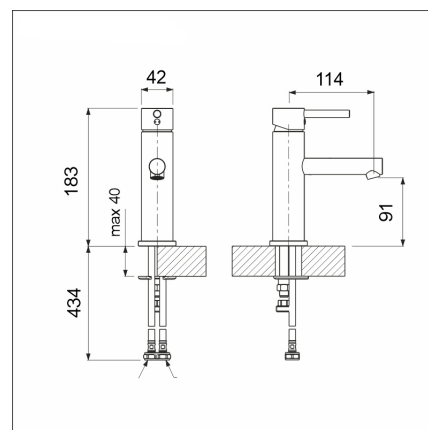

LAPETEK LAVA

eco-bathroom faucet black

Product code 31699

Product description

The streamlined design of the LAPETEK LAVA faucet series brings modern straightforwardness to the space. The timeless design is designed to last a long time without ever going out of style. The design of the faucet is practical and the clear lines bring straightness to the space. The spout is designed to allow water to flow from the faucet at an angle of 15 degrees, allowing it to be used with large or smaller basins. You can attach the bidet to a faucet later on and they will be exactly the same color up to the wall mount of the bidet.

Technical information

- Tap color: Black
- Tap hole: 35 mm
- Spout limiter: fixed
- Type approval: FI
- Sound level: Class 1

Delivery content

- bathroom faucet

Downloads

- Huolto- ja hoito-ohje
- Tap assembling instruction
- Type approval