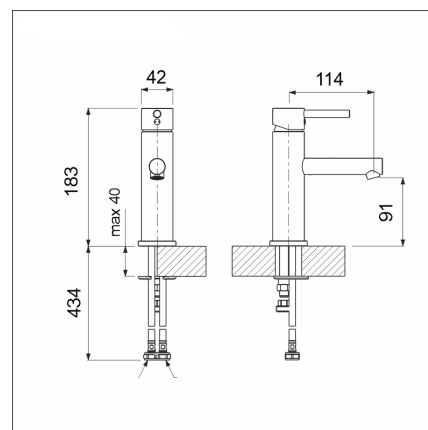

#### Product description

The length of the shower hose is 175 cm. A 200 cm long hose is also available as an accessory.

#### Technical information

- Dish washer valve: No
- Tap color: Chromed
- Tap hole: 35 mm
- Type approval: FI
- Sound level: Class 1