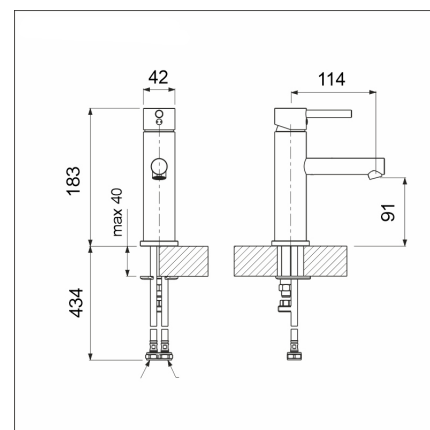

LAPETEK LAVA

eco-bathroom faucet chrome

Product code 31631

Product description

The streamlined design of the LAPETEK LAVA faucet series brings modern straightforwardness to the space. The timeless design is designed to last a long time without ever going out of style. The design of the faucet is practical and the clear lines bring straightness to the space. The spout is designed to allow water to flow from the faucet at an angle of 15 degrees, allowing it to be used with large or smaller basins. You can attach the bidet to a faucet later on and they will be exactly the same color up to the wall mount of the bidet.

Technical information

- Tap color: Chromed
- Tap hole: 35 mm
- Spout limiter: fixed
- Type approval: FI
- Sound level: Class 1

Delivery content

- bathroom faucet

Downloads

- Huolto- ja hoito-ohje
- Tap assembling instruction
- Type approval