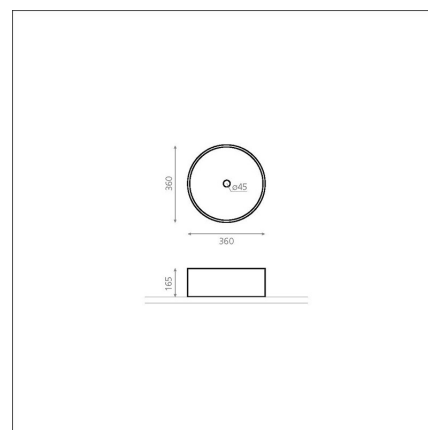

SAND WAVES

porcelain black 385x385x165 mm

Product code 3113

Product description

Sand Waves is a stylish countertop bathroom washbasin. The elegant wave pattern on the exterior surface gives the washbasin a soft and sophisticated look. The countertop-mounted washbasin is available in white and black in three shapes: round, square, and rectangular. The faucet is placed on the countertop next to the washbasin. The washbasin is made of high-quality porcelain. The product is delivered without a drain and P-trap. The washbasin model does not have an overflow protection.

Technical information

- Washbasin material: Porcelain
- Sink installation method: Countertop washbasin
- Washbasin color: Black

Delivery content

Washbasin without overflow and without tap hole (non-closing waste and trap must be ordered separately)