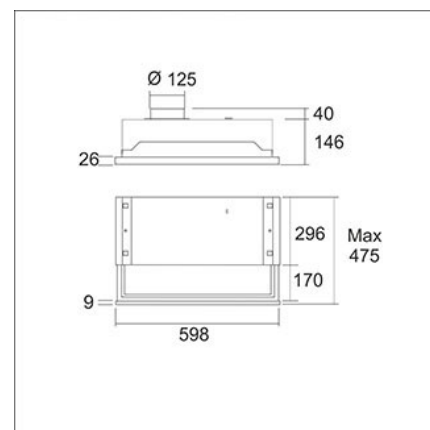

LAPETEK SLIM-X2

60 cm built-in aluminium / s/s / grey

Product code 31063X2

Product description

An extractable rim with an X2 system

Controls the extractor which has suction both in the kitchen and in humid areas. Is used in places which have a room specific extractors. Max. suction and noise level depends on the efficiency of the extractor. The ON/OFF function can be activated. The front panel is colored alulook. The list can be changed to a light list. NOTE! The minimum depth of the cupboard sho

Technical information

- Ventilation system: X2-AC - kitchen+bath extraction
- With the air chimney extension: -
- Cooker hood width: to a 60 cm cabinet
- Cooker hood color: Grey
- Suitable for the room height: -
- Electrical connection: Socket 10 A