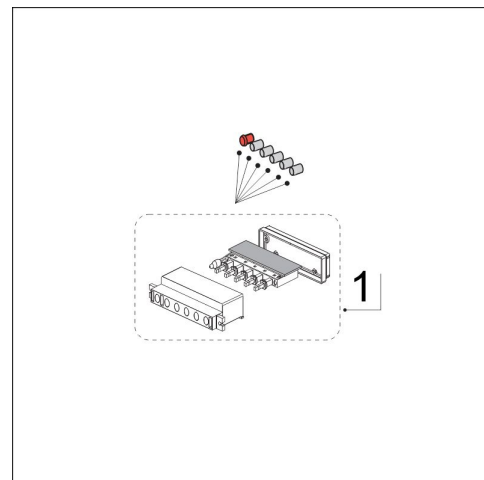

CONTROL PANEL (LAPETEK Gamma-/RondaPlus)

Product code 3000-02AD

Product description

Technical information

Delivery content

Downloads

Recommended accessories