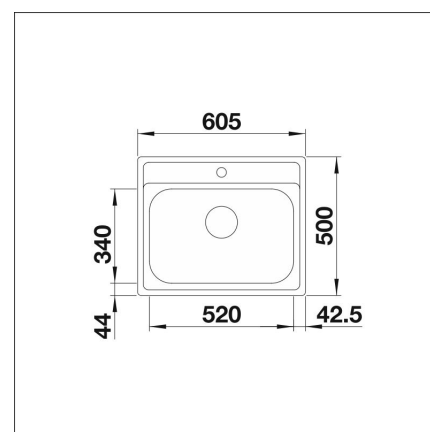

BLANCO DANA 60 RST

Stainless steel 18/10

Product code 2881

Product description

Large capacity in a small space: BLANCO DANA makes it possible. In a classically simple look, this Stainless steel sink offers a spacious bowl that is big enough for unwieldy dishes, baking trays or pots. The wide tap ledge only emphasises the pared-back design. The BLANCO DANA sink blends almost seamlessly into the worktop and fits perfectly into any kitchen design. Do you fancy adding to the range of functions offered by this compact sink bowl? Using the cleverly designed accessories, you can add various features to BLANCO DANA sinks, such as a practical...

Technical information

- Sink cabin minimum length: 60 cm
- Material: ruostumaton teräs
- Sink installation method: Inset
- Waste: 3,5" basket strainer no pop-up
- Depth of main sink: 158 mm

Delivery content