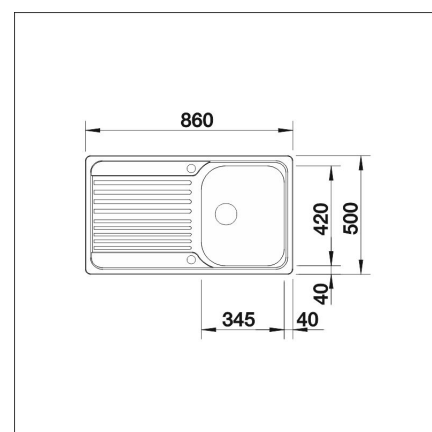

BLANCO TIPO 45 S

Stainless steel 18/10

Product code 2810

Product description

For its modern production technology, Tipo is one of the lower priced sink families. The sink family covers a wide range of high quality and carefully finished stainless steel models. Every sink is made with high expertise and the latest production technology. Sink design is classical and timeless, to visually suit great variety of spaces. Compact sized sink with draining level is ideal for city kitchen or utility room. Useful accessories make kitchen tasks even more pleasant and easy. See more tips and ideas for choosing a sink in the inspired section!

Technical information

- Waste: 3,5" basket strainer pop-up
- Depth of main sink: 160 mm

Delivery content

Downloads

- Assembling instruction
- Prevox Smartloc instructions
- Huolto- ja hoito-ohje
- Material information
- Cutout dimensions